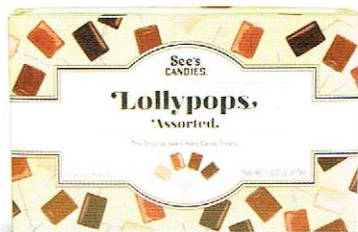

Assorted Lollypops
Vanilla, Butterscotch, Café Latté & Chocolate.
Approximately 30 lollypops.
1 lb 5 oz $28.50 #500296