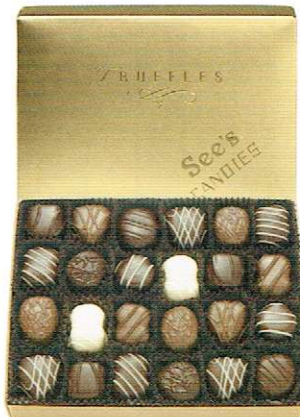

See's CANDIES®

2023 Winter Fundraising

Assorted Chocolates
Milk and dark decadence.
Delivered in seasonal wrap.
1 lb \$29.00 #550318
2 lb \$55.00 #550319

Milk Chocolates
Pure milk chocolate goodness.
Delivered in seasonal wrap.
1 lb \$29.00 #550326

Dark Chocolates
A taste of cacao in every bite.
Delivered in seasonal wrap.
1 lb \$29.00 #550330

Nuts & Chews
Yummy, crunchy and chewy.
Delivered in seasonal wrap.
1 lb \$29.00 #550334
2 lb \$55.00 #550335

Truffles
Wonderfully decadent and rich.
1 lb \$32.00 #500902

Toffee-ettes®
Crunchy toffee, milk chocolate & almonds.
1 lb \$29.00 #500316

Assorted Lollypops
Vanilla, Butterscotch, Café Latté & Chocolate.
Approximately 30 lollypops.
1 lb 5 oz \$28.50 #500296